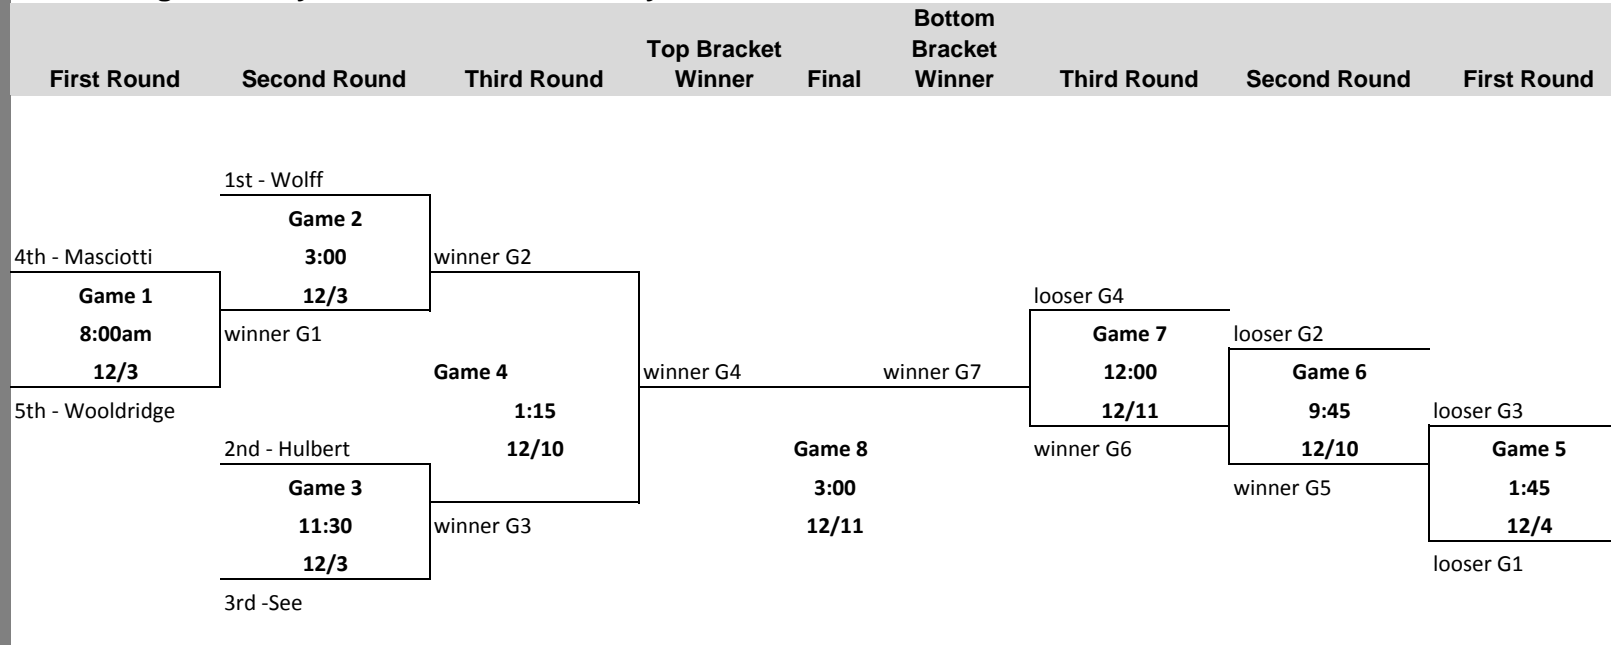

BU14 - Regional Playoffs - Riviera Elementary

Please note all games are 30 min halves and must end in a win
 2x 5min OT to kicks from the mark
 1st and 2nd place based on result of final, 3rd is loser of game 7

=====

3 points system - 3 = win, 1 = Tie, 0 = loss

Tie breaker as published by area plus flip of coin for last breaker
http://www.aysoarea-1f.org/rules/AREA_F_LOWER_2009-10_RULES_Rev._A.pdf

Coaches must be certified and registered volunteers for 2011 to take team to playoffs, team can get alternate coach for area playoffs, if needed

2 positions for area play off
 1 1st place league plays in Area Play

Top finisher in regional playoff also goes on to Area Play

For planned game times and match-ups, see regional playoff schedule document - actual games assigned depends on final standings

Awards
 Top team in league receives medals
 Top 2 places from regional playoff receive trophies

sportsmanship award is based on published document - points are only for during league